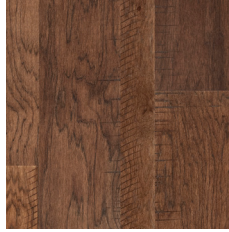

- A variety of warm colors to choose from
- 3/8" thick boards in two different widths, work together for a distinctive, eye-catching look
- Engineered to resist scratches and impact, while a textured surface hides the signs of daily life

100% REAL WOOD, ENGINEERED TO LAST A LIFETIME

50-YEAR WARRANTY
LIMITED RESIDENTIAL

SOUTHWEST STYLE™ ENGINEERED HARDWOOD

Hartco®

HICKORY

Hand Crafted Tan
Multi EHSSM3L20D

Country Retreat
Multi EHSSM3L40D

Cowboy Brown
Multi EHSSM3L80D

Desert Shade
Multi EHSSM3L50D

America's West
Multi EHSSM3L60D

SOUTHWEST STYLE ENGINEERED					
SPECIES	Hickory	THICKNESS	3/8"	HARDNESS	1820 (Industry Standard Oak – 1290)
WIDTHS	Multi-width 3", 7-1/4"	FINISH	Aluminum Oxide	LIGHT SENSITIVITY	Moderate
EDGE DETAIL	Micro-beveled edges and ends	GLOSS	Low	BOARD-TO-BOARD COLOR VARIATION	Most
INSTALLATION	Float, Glue, Staple; Below / On / Above Ground Level			WARRANTY	50-Year Limited Residential